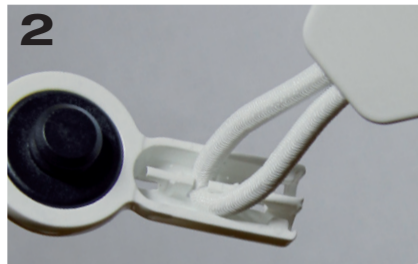

FX

MAGNET LINK

Längen Anpassung Size-Adjustment

Grundeinstellung – Bilder 1-3

Feinjustierung – Bild 4

Basic adjustment – Pictures 1-3

Vernier adjustment – Picture 4

EASECO
made in